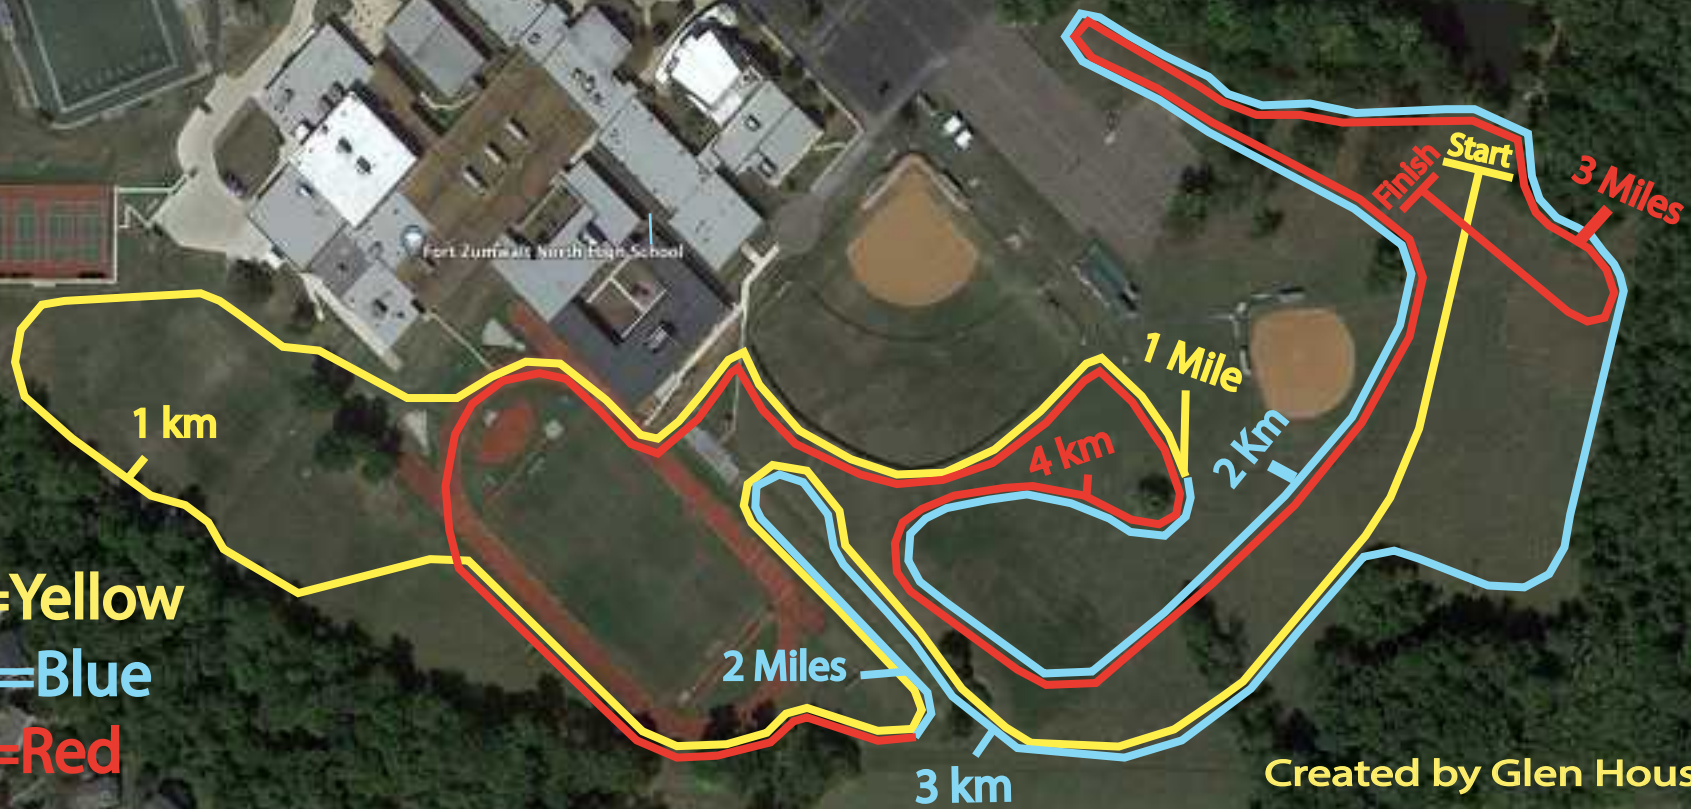

# Ft. Zumwalt North 5k Course

Small quick up and downhills & a few short slopes, but otherwise flat.

1st Mile=Yellow  
2nd Mile=Blue  
3rd Mile=Red

Created by Glen House