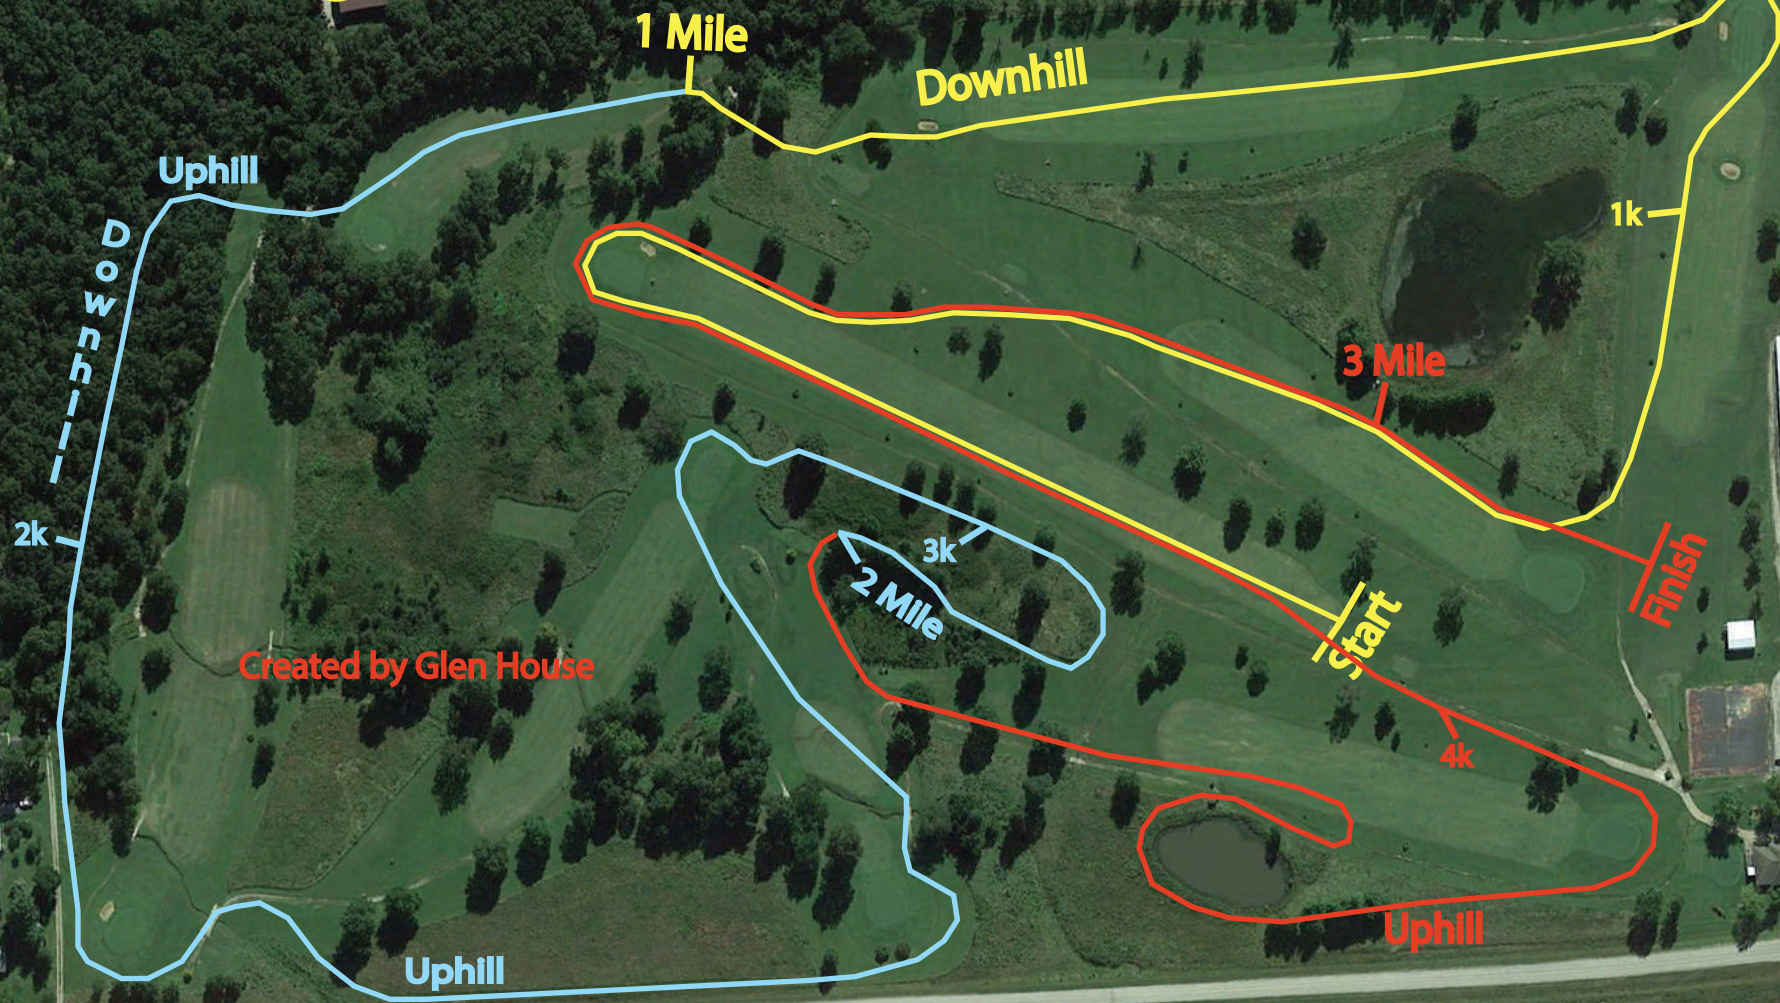

Lamar Country Club-Lamar, MO-5k CC Course

Undulating with a few hills

1st Mile=Yellow
2nd Mile=Blue
3rd Mile=Red