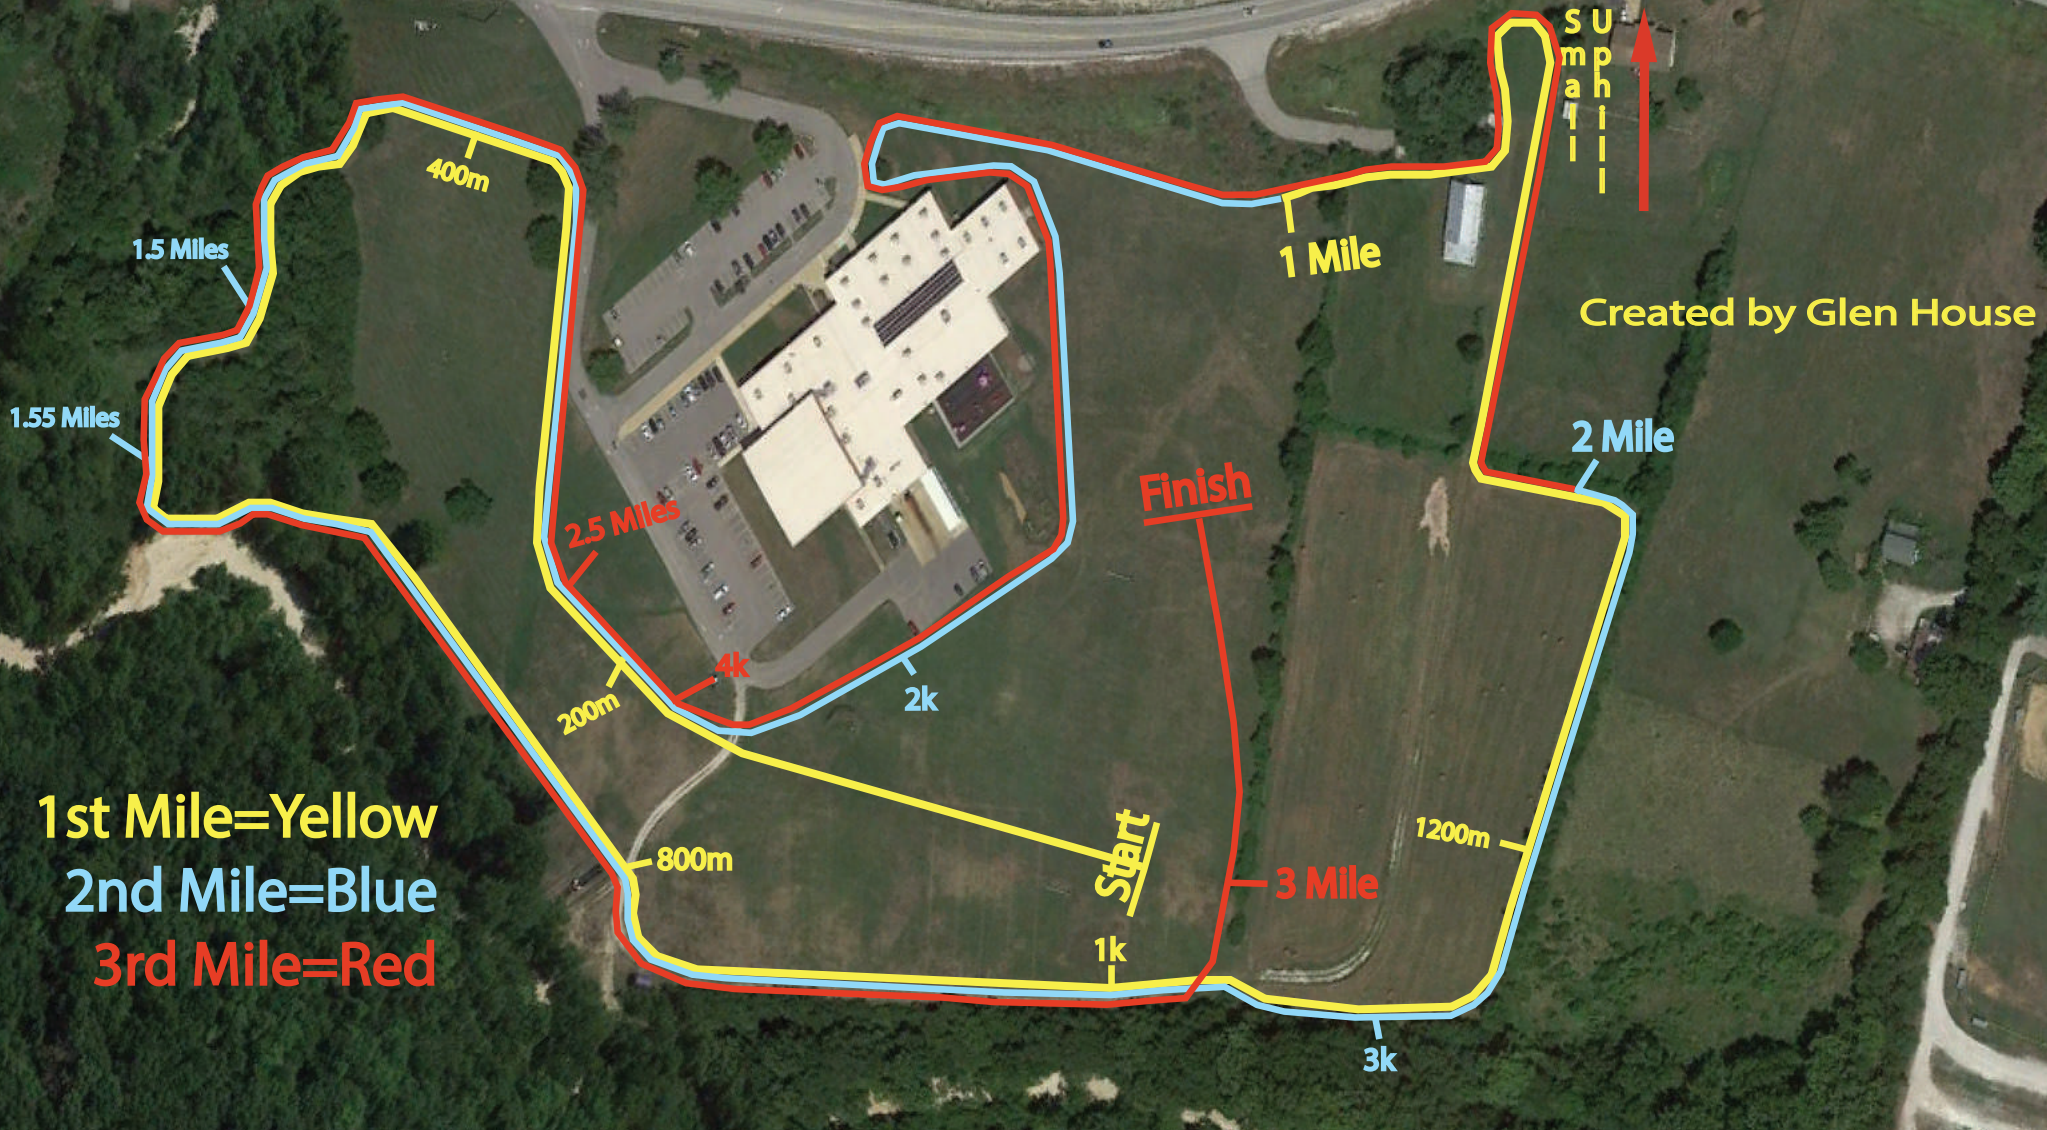

Northwest Early Childhood Center 5k-Very flat

Graph: Min, Avg, Max Elevation: 484, 492, 523 ft
Range Totals: Distance: 3.09 mi Elev Gain/Loss: 132 ft, -127 ft Max Slope: 10.5%, -8.8% Avg Slope: 1.3%, -1.5%