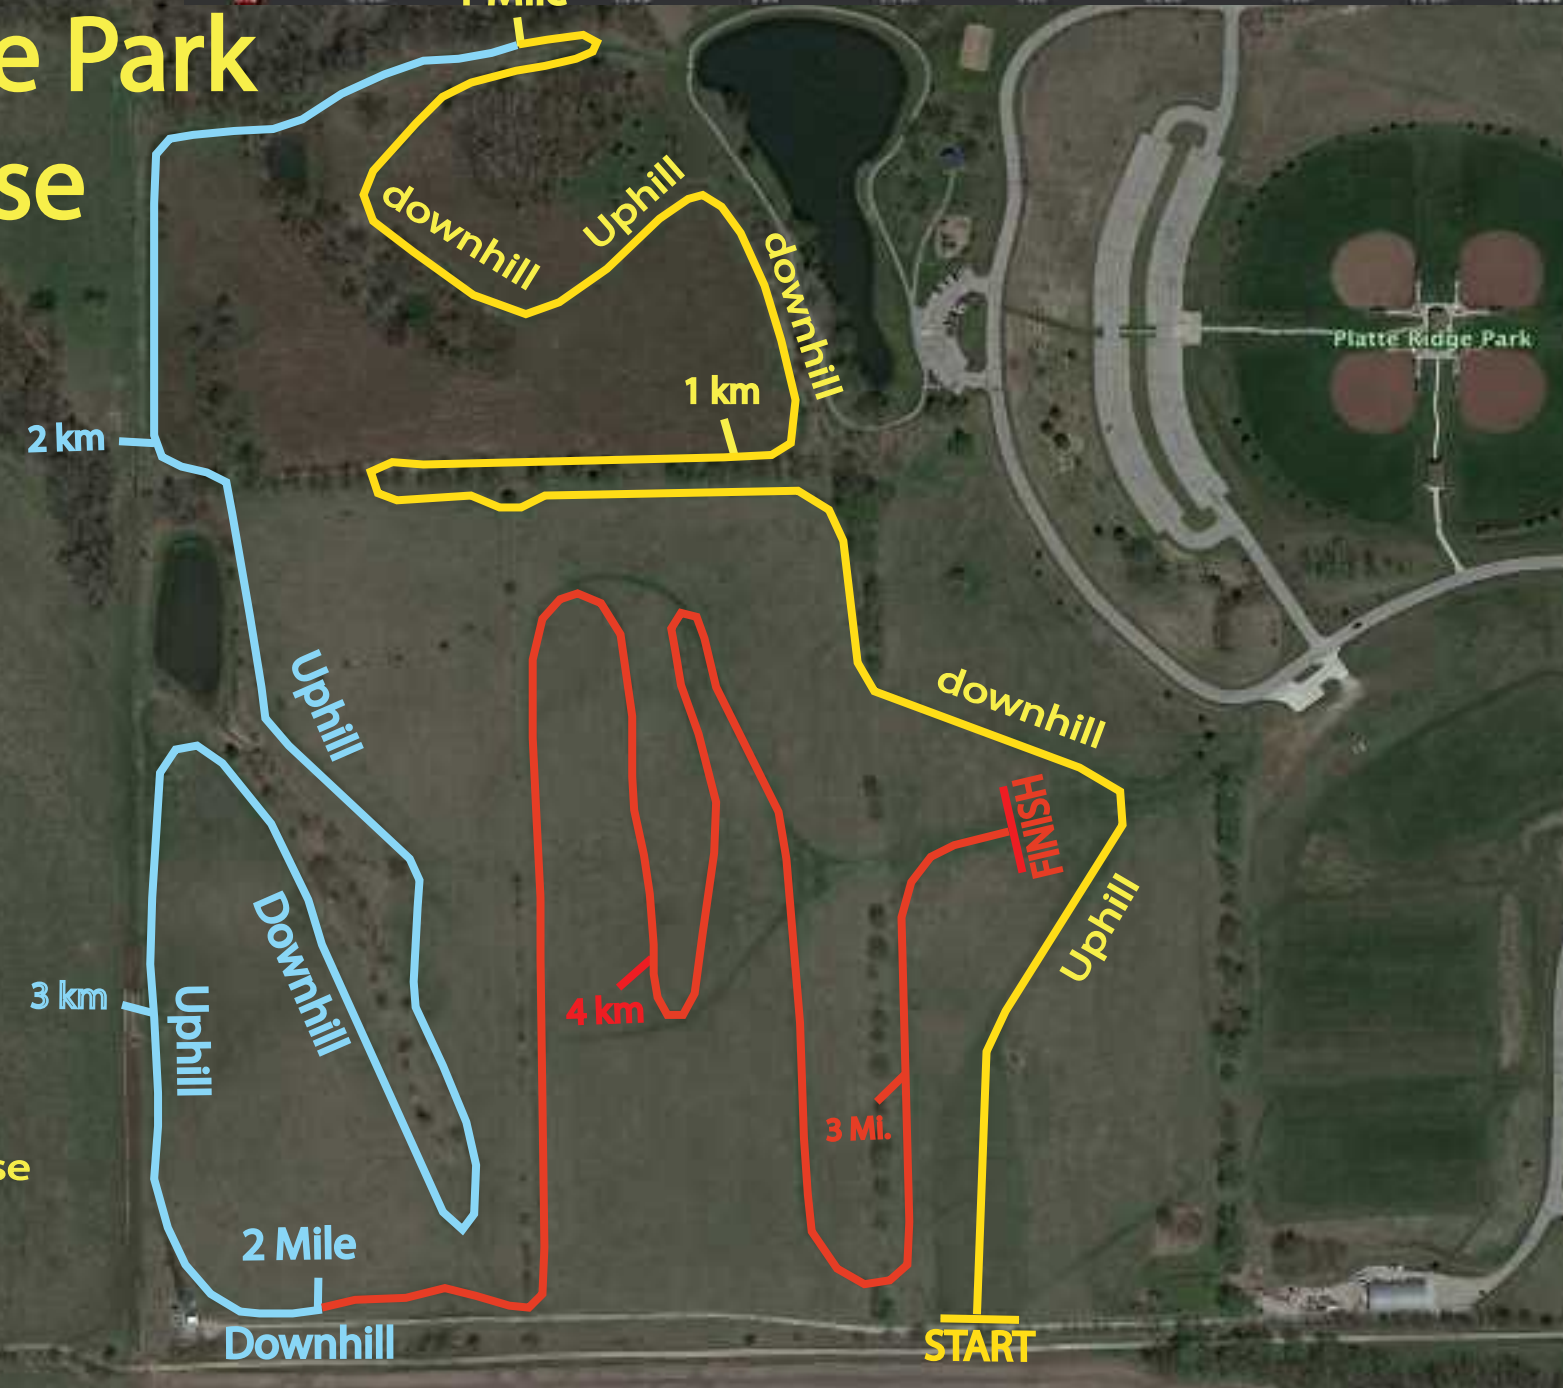

Platte Ridge Park 5k CC Course

1st Mile=Yellow
2nd Mile=Blue
3rd Mile=Red

Created by Glen House